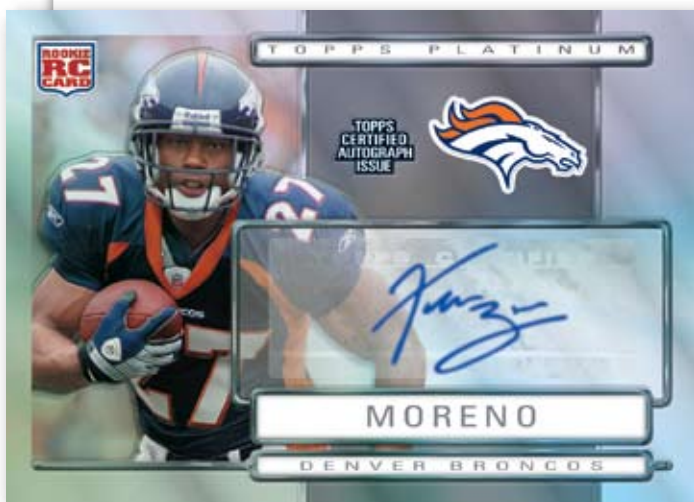

Platinum

2009 TOPPS PLATINUM FOOTBALL

Autograph Rookie Base Chrome Refractor Card

Autograph Rookie Chrome Refractor Patch Card

PRODUCT FEATURES

- All Rookie Cards Feature Chrome Technology
- 1 Chrome Rookie Card per Pack
- Every Autograph Card is Numbered*.