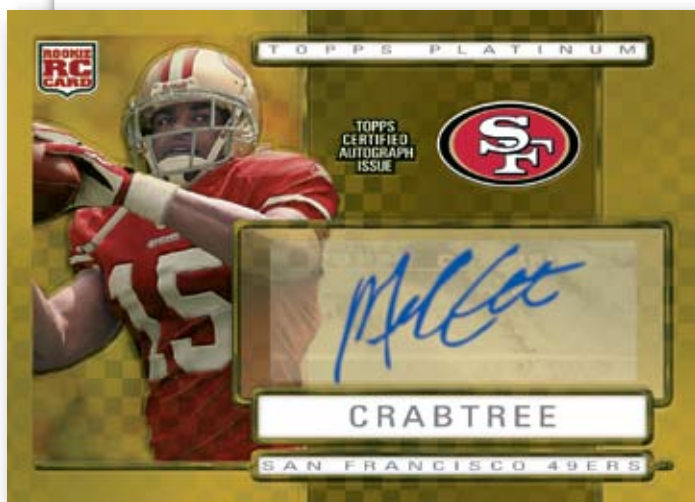

Platinum

2009 TOPPS PLATINUM FOOTBALL

Autograph Rookie Base Chrome Refractor Card

Autograph Rookie Chrome Refractor Patch Card

PRODUCT FEATURES

- All Rookie Cards Feature Chrome Technology
- 1 Chrome Rookie Card per Pack
- Every Autograph Card is Numbered*.

AUTOGRAPH PATCH CARDS: Autograph cards featuring player worn patches from thirty-three 2009 NFL Rookies and 17 Veterans on Refractor Technology and *numbered**.

All autograph rookie cards are paralleled as follows:

SUPERREFRACTOR: ONE OF ONE! HOBBY ONLY!

RED REFRACTOR: Numbered* to 10.

BLACK REFRACTOR: Numbered*.

2009 TOPPS PLATINUM FOOTBALL

Autograph Rookie Base Superfractor Parallel

Autograph Rookie Patch Red Refractor Parallel