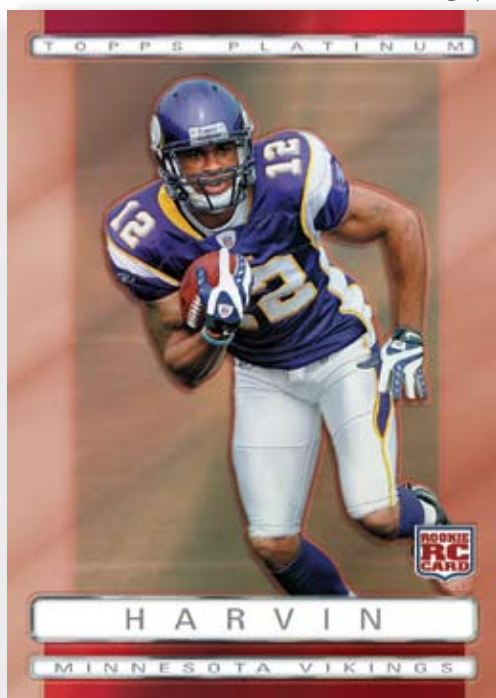

Rookie Base Chrome Card

Rookie Base Red Refractor Parallel Card

Veteran Base Card

BASE CARDS 5 PER PACK!

VETERANS: The NFL's top 110 veteran stars on silver foilboard.
ROOKIES: 55 of the NFL's top 2009 Rookies on Chrome technology. **1 PER PACK!**